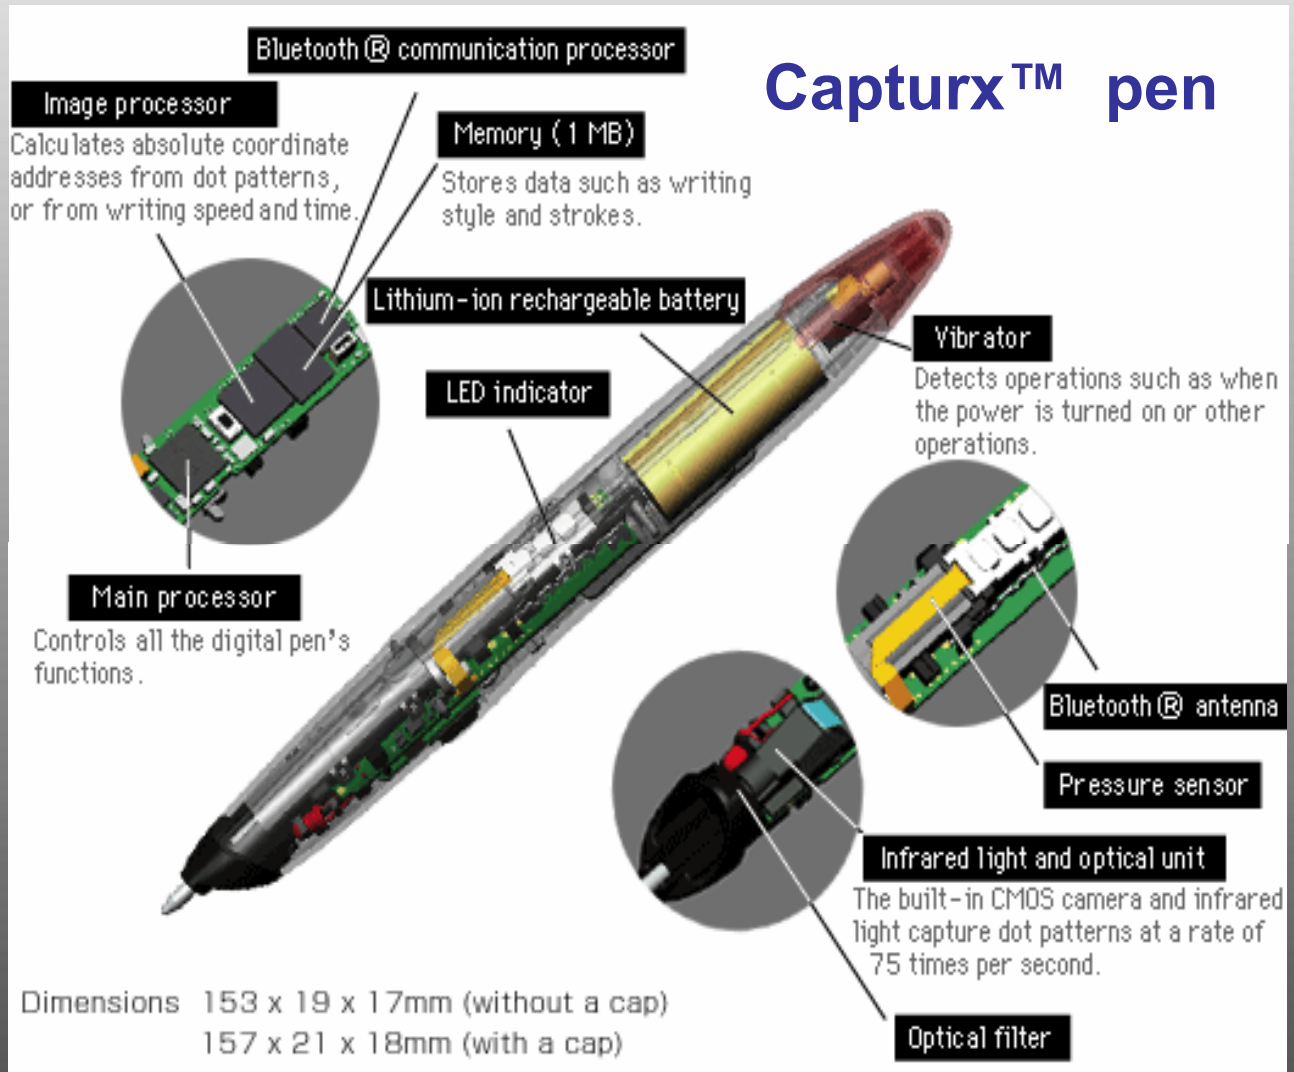

Digital Pen Components

Currently utilized in many Industries such as...

- **DOD and Intelligence**
- **Energy and Mining**
- **Transportation**
- **Healthcare**
- **Real Estate / Facilities**
- **AEC Firms**
- **Utilities and Pipelines**
- **Public / Safety**
- **Retail**
- **Government**