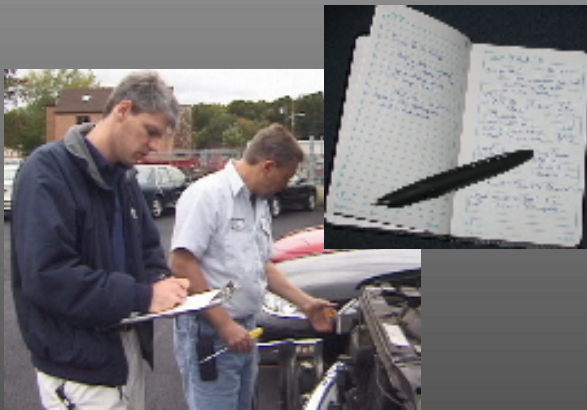

Digital Ink pen, Breakthrough Technology!

"Bring the Power of the Pen to your Desktop"

Does your organization fill out forms by hand?

- ✓ Expense Reports
- ✓ Time Sheets
- ✓ Sales Orders
- ✓ Service Requests
- ✓ Surveys
- ✓ Inspections
- ✓ Delivery Forms
- ✓ Activity Logs
- ✓ Inventory

"Capture your critical information in ink just as you do today and have it converted "automatically" to editable digital text, including sketches!"

How do you do this?

- Print your Excel files on ordinary paper forms
- Fill them out with the CapturX® digital pen
- Plug it into the USB cradle
- Your original handwriting is converted to digital text.
- All data is imported and stored digitally using Microsoft Office Excel files.

CapturX™ pen

MS One Note

MS Excel

Paper Forms

Notes

ROI Features & Benefits

- ✓ Integration with **MS Excel**® by uploading data directly into Excel files
- ✓ **Cut your workflow process in 1/2!**
- ✓ Reduce or eliminate data re-entry or scanning
- ✓ Real-time data access to digitized mark-ups consolidated across field teams
- ✓ Reduce or eliminate transcription errors
- ✓ Provide your IT department with easy integration of paper form data into databases or other systems